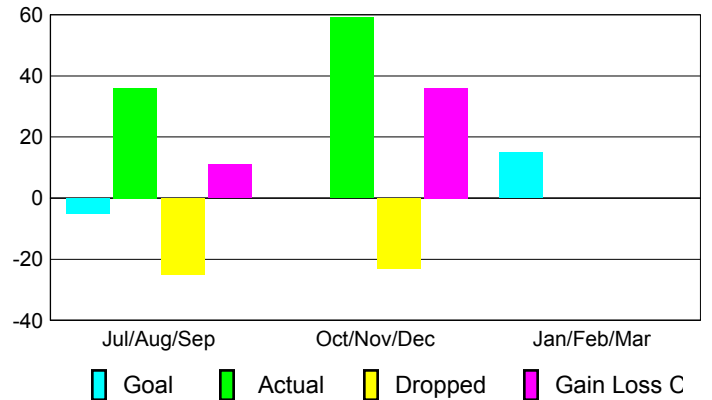

### YTD Status Quo Clubs 2012-2013

Status Quo Clubs Compared to Status Quo Members

## MEMBERSHIP

Membership Results  
2012-2013

Membership  
2011-2012

Month	Net Memb Goal	Actual New Memb	Actual Dropped Memb	Gain/Loss of Memb	Gain/Loss of Memb
Jul/Aug/Sep	-5	36	-25	11	2
Oct/Nov/Dec	0	59	-23	36	67
Jan/Feb/Mar	15				28
<b>Totals</b>	<b>10</b>	<b>95</b>	<b>-48</b>	<b>47</b>	<b>97</b>

### Membership Results 2012-2013

Goal, New, Dropped, Gain/Loss

### Comparison of Membership Gain/Loss

Current Year Compared to the Previous Year