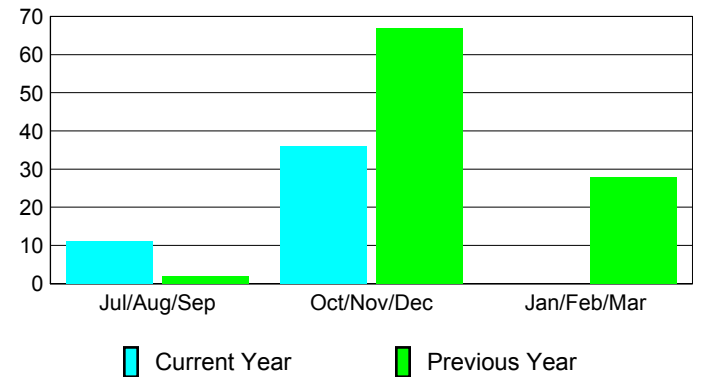

Gender Comparison 2012-2013

Jan/Feb/Mar

Male

Female