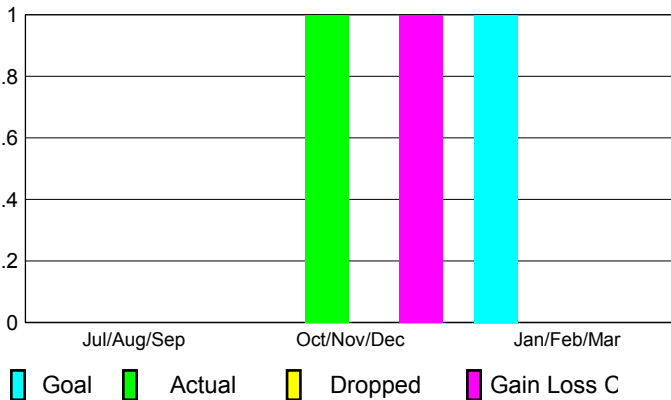

## CLUBS

Club Results  
2012-2013

Clubs  
2011-2012

Month	New Club Goal	Actual New Clubs	Actual Dropped Clubs	Gain/Loss of Clubs	Gain/Loss of Clubs
Jul/Aug/Sep	0	0	0	0	0
Oct/Nov/Dec	0	1	0	1	2
Jan/Feb/Mar	1				1
<b>Totals</b>	<b>1</b>	<b>1</b>	<b>0</b>	<b>1</b>	<b>3</b>

### Club Results 2012-2013

Goal, New, Dropped, Gain/Loss