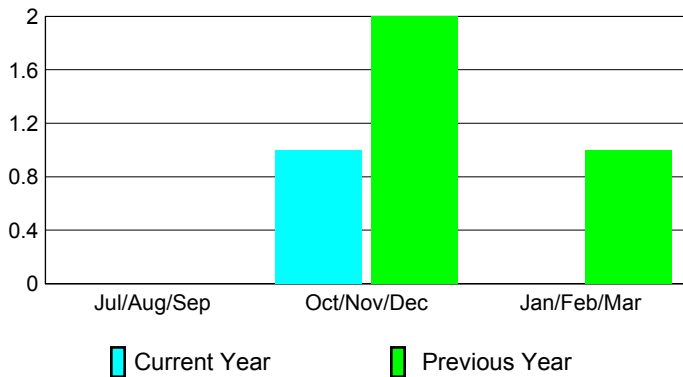

2012-2013 GMT Reports for District (or Undistricted) **District 111MS**

GMT: **Heinrich K. Alles**

Location: **GERMANY**

GMT CA: **4**

CLUBS

Club Results
2012-2013

Clubs
2011-2012

Month	New Club Goal	Actual New Clubs	Actual Dropped Clubs	Gain/Loss of Clubs	Gain/Loss of Clubs
Jul/Aug/Sep	0	0	0	0	0
Oct/Nov/Dec	0	1	0	1	2
Jan/Feb/Mar	1				1
Totals	1	1	0	1	3

Club Results 2012-2013

Goal, New, Dropped, Gain/Loss

Comparison of Club Gain/Loss

Current Year Compared to the Previous Year

YTD Status Quo Clubs 2012-2013

Status Quo Clubs Compared to Status Quo Members

MEMBERSHIP

Membership Results
2012-2013

Membership
2011-2012

Month	Net Memb Goal	Actual New Memb	Actual Dropped Memb	Gain/Loss of Memb	Gain/Loss of Memb
Jul/Aug/Sep	-5	36	-25	11	2
Oct/Nov/Dec	0	59	-23	36	67
Jan/Feb/Mar	15				28
Totals	10	95	-48	47	97

Membership Results 2012-2013

Goal, New, Dropped, Gain/Loss

Comparison of Membership Gain/Loss

Current Year Compared to the Previous Year

Gender Comparison 2012-2013

Jan/Feb/Mar

Male

Female